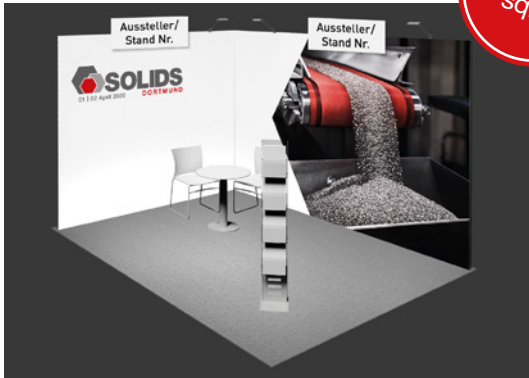

All-In

EXAMPLE

15sqm corner stand

15 - 23
sqm

Equipment:

- 2 graphic walls (2,50m x 1m) with your design*
- Aluminium frame, max. height 2.5 m
- textile wall filling, white
- Company name and stand number on the textile top modul, horizontal
- Labeling element approx. 120 x 48 cm, horizontal
- Carpet „Cord-Rips“ B 1, grey
- 1 round table, white
- 2 chairs, white
- 1 brochure rack
- 1 waste paper bin
- 1 LED-spotlight per 4 sqm stand surface
- 1 3-point power supply, 1 KW/230V/10A
- Nightly cleaning (emptying, waste paper bins and vacuuming)
- 1 car parking ticket, free of charge

All-In Plus

EXAMPLE

24sqm corner stand

24 - 49
sqm

Equipment:

- 4 graphic walls (2,50m x 1m) with your design*
- Aluminium frame, max. height 2.5 m
- textile wall filling, white
- Company name and stand number on the textile top modul, horizontal
- Labeling element approx. 120 x 48 cm, horizontal
- Carpet „Cord-Rips“ B 1, grey
- 1 round table, white
- 2 chairs, white
- 1 counter, white
- 2 Z-Bar-stools
- 1 bar table, white
- 1 lockable cabinet 2 sqm with top modul (3,5m) from 24sqm
- 1 brochure rack
- 1 waste paper bin
- 1 LED-spotlight per 4 sqm stand surface
- 1 3-point power supply, 1 KW/230V/10A
- Nightly cleaning (emptying, waste paper bins and vacuuming)
- 1 car parking ticket, free of charge

All-In Premium

EXAMPLE

from
50sqm

Equipment:

- 8 graphic walls at a price of 6 (2,50m x 1m) with your design*
- Aluminium frame, max. height 2.5 m
- textile wall filling, white
- Company name and stand number on the textile top modul, horizontal
- Labeling element approx. 120 x 48 cm, horizontal
- Carpet „Cord-Rips“ B 1, grey
- 3 round table, white
- 6 chairs, white
- 1 counter, white
- 2 lockable cabinet 2 sqm with top modul (3,5m) from 24sqm
- 2 brochure rack
- 1 waste paper bin
- 1 LED-spotlight per 4 sqm stand surface
- 1 3-point power supply, 1 KW/230V/10A
- Nightly cleaning (emptying, waste paper bins and vacuuming)
- 1 car parking ticket, free of charge