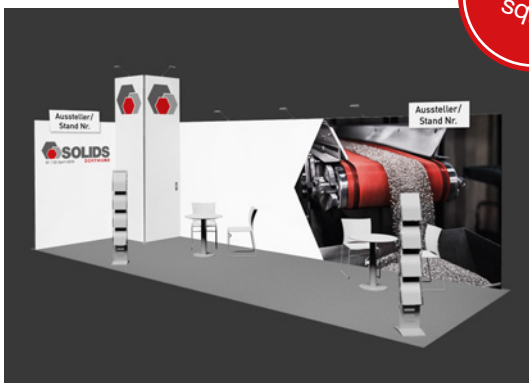

All-In

EXAMPLE

15sqm corner stand

15 - 23
sqm

Equipment:

- 2 graphic walls (2,50m x 1m) with your design*
- Aluminium frame, max. height 2.5 m
- textile wall filling, white
- Company name and stand number on the textile top modul, horizontal
- Labeling element approx. 120 x 48 cm, horizontal
- Carpet „Cord-Rips“ B 1, grey
- 1 round table, white
- 2 chairs, white
- 1 brochure rack
- 1 waste paper bin
- 1 LED-spotlight per 4 sqm stand surface
- 1 3-point power supply, 1 KW/230V/10A
- Nightly cleaning (emptying, waste paper bins and vacuuming)
- 1 car parking ticket, free of charge

All-In Plus

EXAMPLE

24sqm corner stand

24 - 49
sqm

Equipment:

- 4 graphic walls (2,50m x 1m) with your design*
- Aluminium frame, max. height 2.5 m
- textile wall filling, white
- Company name and stand number on the textile top modul, horizontal
- Labeling element approx. 120 x 48 cm, horizontal
- Carpet „Cord-Rips“ B 1, grey
- 1 round table, white
- 2 chairs, white
- 1 counter, white
- 2 Z-Bar-stools
- 1 bar table, white
- 1 lockable cabinet 2 sqm with top modul (3,5m) from 24sqm
- 1 brochure rack
- 1 waste paper bin
- 1 LED-spotlight per 4 sqm stand surface
- 1 3-point power supply, 1 KW/230V/10A
- Nightly cleaning (emptying, waste paper bins and vacuuming)
- 1 car parking ticket, free of charge

All-In Premium

EXAMPLE

from
50sqm

Equipment:

- 8 graphic walls at a price of 6 (2,50m x 1m) with your design*
- Aluminium frame, max. height 2.5 m
- textile wall filling, white
- Company name and stand number on the textile top modul, horizontal
- Labeling element approx. 120 x 48 cm, horizontal
- Carpet „Cord-Rips“ B 1, grey
- 3 round table, white
- 6 chairs, white
- 1 counter, white
- 2 lockable cabinet 2 sqm with top modul (3,5m) from 24sqm
- 2 brochure rack
- 1 waste paper bin
- 1 LED-spotlight per 4 sqm stand surface
- 1 3-point power supply, 1 KW/230V/10A
- Nightly cleaning (emptying, waste paper bins and vacuuming)
- 1 car parking ticket, free of charge