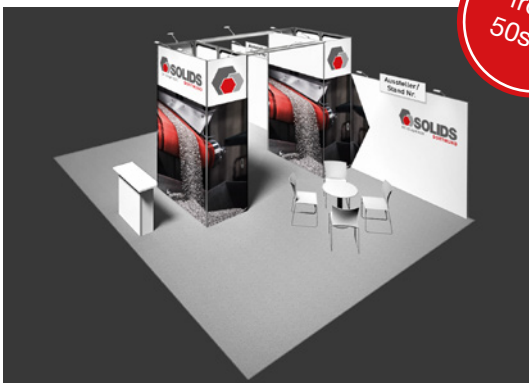

All-In

EXAMPLE

15sqm corner stand

15 - 23
sqm

Equipment:

- 2 graphic walls (2,50m x 1m) with your design*
- Aluminium frame, max. height 2.5 m
- textile wall filling, white
- Company name and stand number on the textile top modul, horizontal
- Labeling element approx. 120 x 48 cm, horizontal
- Carpet „Cord-Rips“ B 1, grey
- 1 round table, white
- 2 chairs, white
- 1 brochure rack
- 1 waste paper bin
- 1 LED-spotlight per 4 sqm stand surface
- 1 3-point power supply, 1 KW/230V/10A
- Nightly cleaning (emptying, waste paper bins and vacuuming)
- 1 car parking ticket, free of charge

All-In Plus

EXAMPLE

24sqm corner stand

24 - 49
sqm

Equipment:

- 4 graphic walls (2,50m x 1m) with your design*
- Aluminium frame, max. height 2.5 m
- textile wall filling, white
- Company name and stand number on the textile top modul, horizontal
- Labeling element approx. 120 x 48 cm, horizontal
- Carpet „Cord-Rips“ B 1, grey
- 1 round table, white
- 2 chairs, white
- 1 counter, white
- 2 Z-Bar-stools
- 1 bar table, white
- 1 lockable cabinet 2 sqm with top modul (3,5m) from 24sqm
- 1 brochure rack
- 1 waste paper bin
- 1 LED-spotlight per 4 sqm stand surface
- 1 3-point power supply, 1 KW/230V/10A
- Nightly cleaning (emptying, waste paper bins and vacuuming)
- 1 car parking ticket, free of charge

All-In Premium

EXAMPLE

from
50sqm

Equipment:

- 8 graphic walls at a price of 6 (2,50m x 1m) with your design*
- Aluminium frame, max. height 2.5 m
- textile wall filling, white
- Company name and stand number on the textile top modul, horizontal
- Labeling element approx. 120 x 48 cm, horizontal
- Carpet „Cord-Rips“ B 1, grey
- 3 round table, white
- 6 chairs, white
- 1 counter, white
- 2 lockable cabinet 2 sqm with top modul (3,5m) from 24sqm
- 2 brochure rack
- 1 waste paper bin
- 1 LED-spotlight per 4 sqm stand surface
- 1 3-point power supply, 1 KW/230V/10A
- Nightly cleaning (emptying, waste paper bins and vacuuming)
- 1 car parking ticket, free of charge